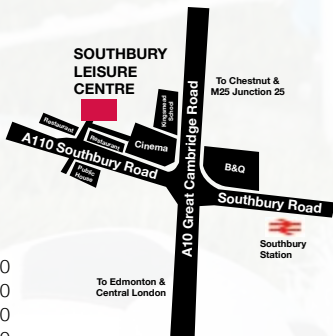

For further information about outdoor pitch hire and soccer school contact us on 020 8245 3201 or visit www.enfield-leisure.com

Where To Find Us

Southbury Leisure Centre
192, Southbury Road, Enfield,
Middlesex EN1 1YP
Tel: 020 8245 3201