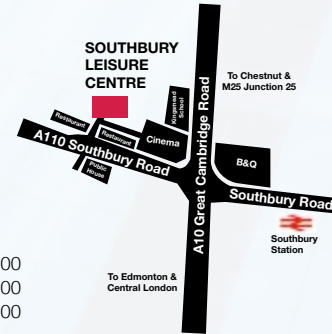

## Where To Find Us

**Southbury Leisure Centre**  
192, Southbury Road, Enfield,  
Middlesex EN1 1YP  
**Tel:** 020 8245 3201