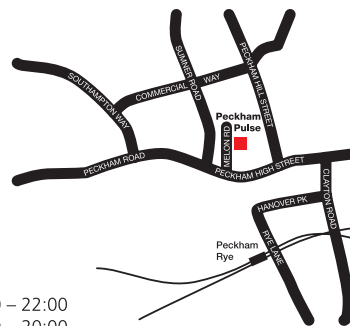

10 Melon Road, Peckham,
London SE15 5QN
Tel 020 7525 4999

Opening Hours

Monday – Friday 07:00 – 22:00
Saturday and Sunday 07:00 – 20:00

www.southwark-leisure.com

Available in **LARGE** print

General Swim

Everyone is welcome during this session. Swimming Pool admission policy applies. During swimming lessons and other advertised pool sessions use of the shallow end of the pool maybe limited. During busy periods, General Swim will run on an hourly basis.